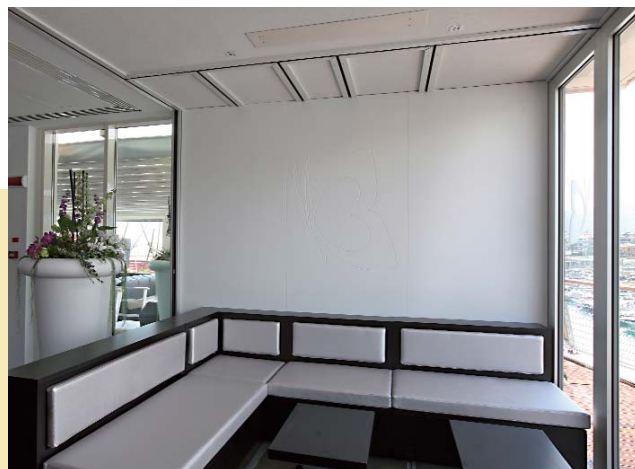

Le pareti manovrabili per esterni sono la soluzione più efficace per chi, privato o pubblico, ha bisogno di una chiusura temporanea e/o stagionale con un ottimo risultato di comfort acustico e termico senza generare superficie utile. Ideale per tettoie e porticati che si trasformano in confortevoli soggiorni, gelaterie, ristoranti sia in estate che in inverno.

*Particolare degli interni
Detail of the internal rooms*

>Total visibility

This movable wall with acoustic and thermal insulation having UNI EN 14351-1 certification compulsory for external doors and windows, has been designed to satisfy the requirements of those wishing to use outside space in any season under all weather conditions, whilst safeguarding the original style and aesthetic quality of the surroundings. The movable wall is made up of independent glass modules inserted into aluminium frames, left silver or painted with Ral colours, **i.e. wood-coloured in various shades**. They can be easily stored by sliding on inconspicuous guides running only along the ceiling, thus allowing for total visibility. This product is to be considered a top solution for public and private concerns needing to create a temporary and/or seasonal closed area offering excellent acoustic comfort at an agreeable temperature without increasing usable space. Ideal for roofed areas and porticoes which can be transformed into comfortable lounges, ice-cream parlours or restaurants for both summer and winter use.